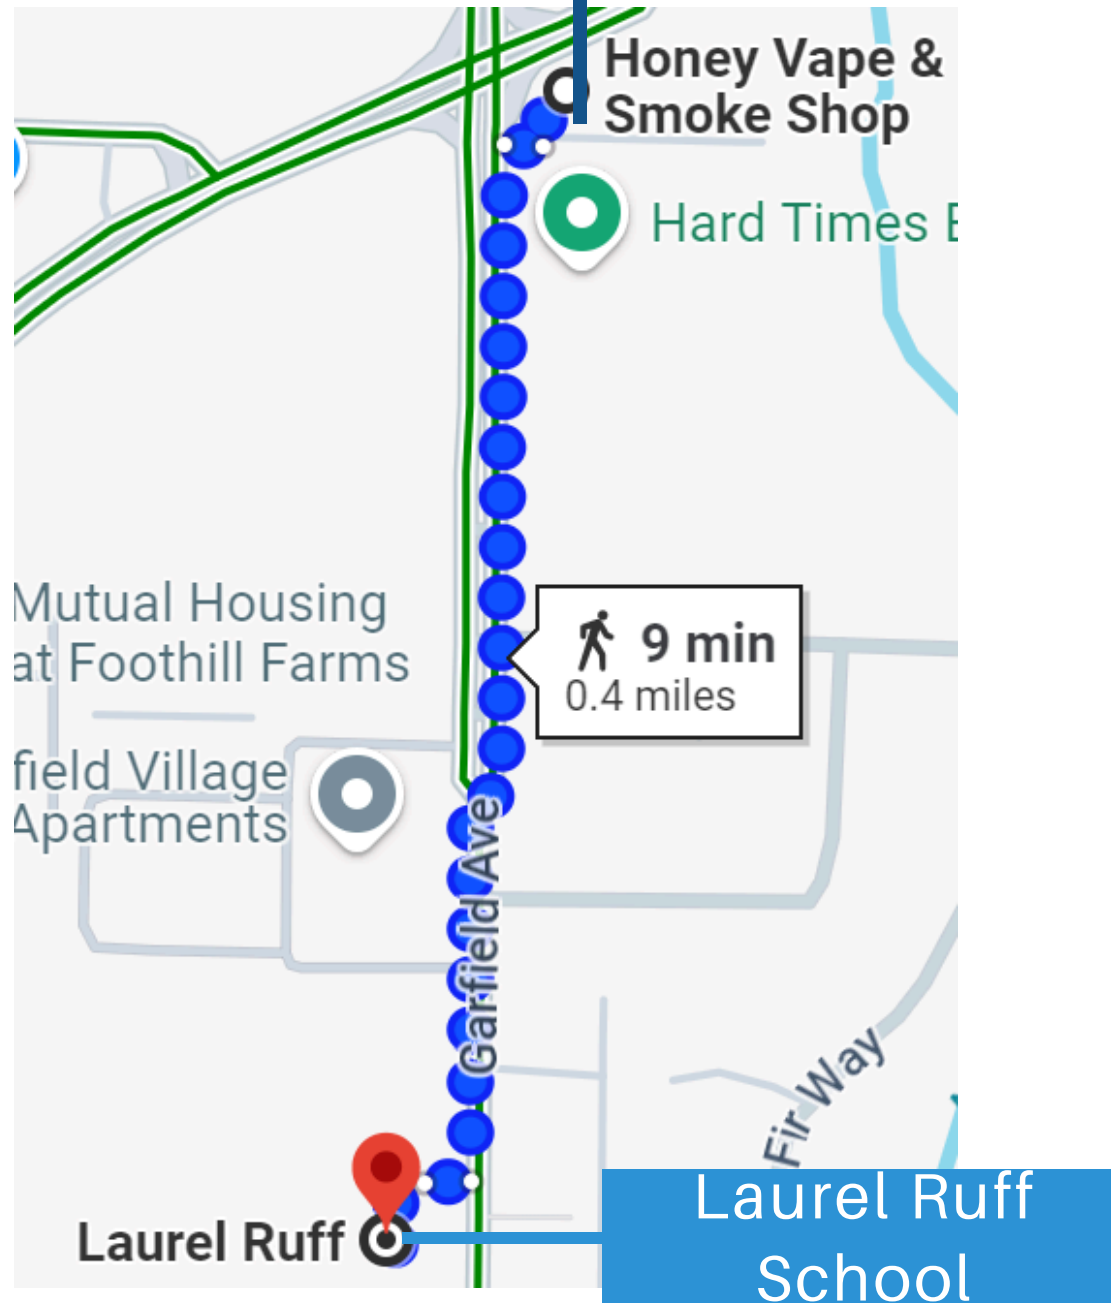

Honey Vape & Smoke Shop

5500 AUBURN BLVD, SACRAMENTO, CA 95841

0.4 MILES AWAY FROM LAUREL RUFF SCHOOL
9 MINUTES WALKING
DOWN THE STREET

Other Schools in the Area

0.5 MILES AWAY FROM LA ENTRADA
CONTINUATION SCHOOL
12 MINUTES WALKING

0.7 MILES AWAY FROM PIONEER ELEMENTARY
17 MINUTES WALKING

1.6 MILES AWAY FROM WOODRIDGE ELEMENTARY
36 MINUTES WALKING

Vape/Smoke shops below also offered

Delta 8 & 9 products (though none were purchased)

Honey Vape
and Smoke