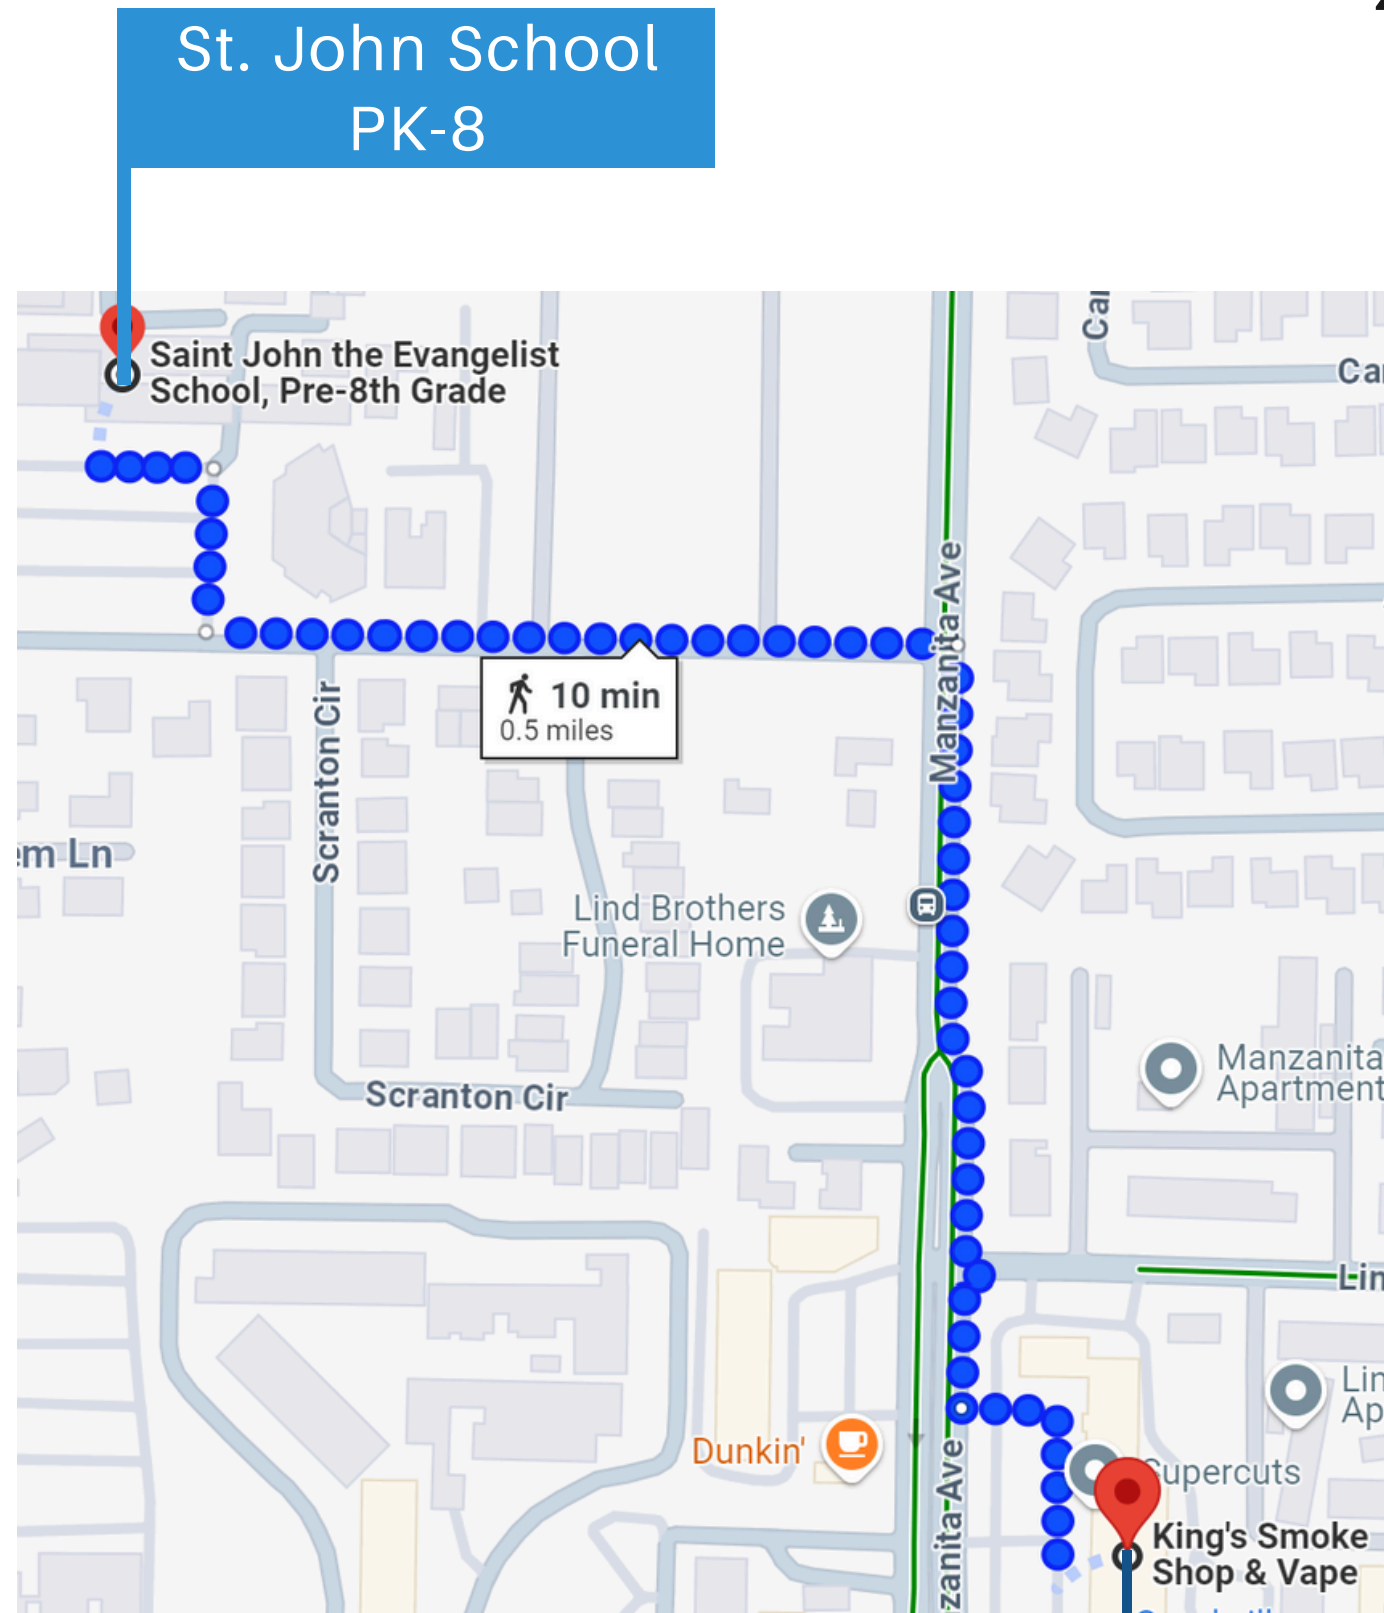

# King's Smoke Shop & Vape

4132 MANZANITA AVE # 300, CARMICHAEL, CA 95608

---

0.5 MILES AWAY FROM ST. JOHN'S SCHOOL PK-8  
10 MINUTES WALKING

## Other Schools in the Area

---

0.6 MILES AWAY FROM CAMERON RANCH  
ELEMENTARY  
13 MINUTES WALKING

0.7 MILES AWAY FROM CARMICHAEL ELEMENTARY  
15 MINUTES WALKING

1.1 MILES AWAY FROM JOHN BARRETT MIDDLE  
24 MINUTES WALKING