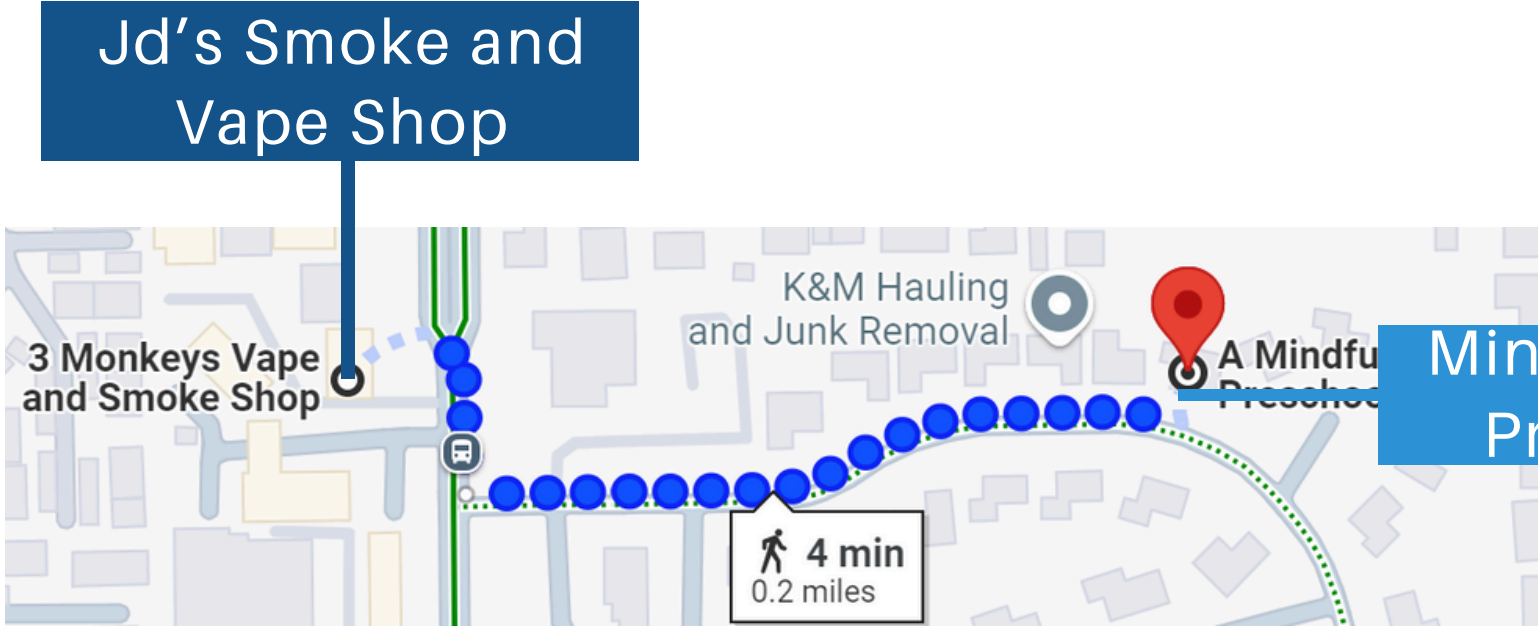

## **Hella Glass Smoke and Vape Shop**

5800 MADISON AVE STE U1 SACRAMENTO, CA 95841

---

**THIS SHOP HAS A SIGN OUTSIDE THAT READS, "MUST BE 21 OR OLDER TO ENTER." WHEN ASKED WHY, THE OWNER REPLIED, "WE ARE RESPONSIBLE MEMBERS OF THIS COMMUNITY AND THINK KIDS HAVE NO BUSINESS HERE. THAT'S MY OPINION."**

# 3 Monkeys Vape and Smoke Shop

5933 SAN JUAN AVE SUITE 12A, CITRUS HEIGHTS, CA 95610

---

0.2 MILES AWAY FROM MINDFUL CHILD  
4 MINUTES WALKING