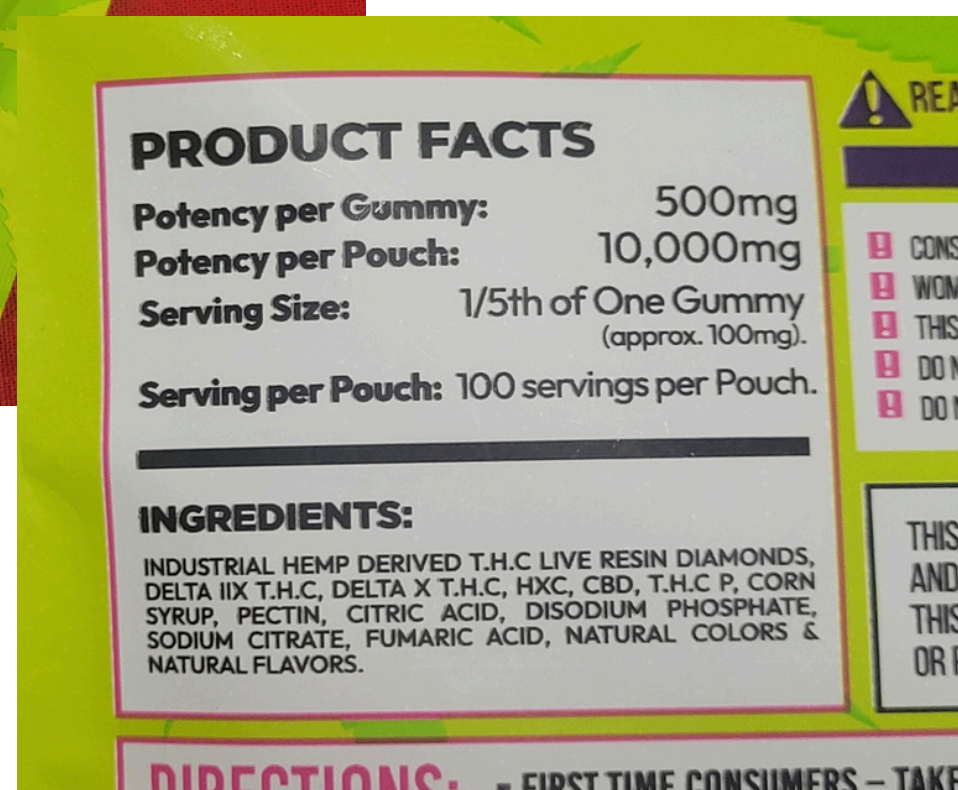

WHEN THE CLERK WAS ASKED WHERE HIS DELTA 8&9 PRODUCTS WERE, HE RESPONDED, "WE DON'T SELL ANY DELTA-8 OR DELTA-9 PRODUCTS." THEN, HE SOLD US THIS D9 SMASHER BAG.

**DELTA 9 PRODUCT
20 COUNT**

**500MG THC PER SINGLE GUMMY!
10,000MG PACKAGE
SERVING SIZE IS 1/5TH OF 1 GUMMY!**