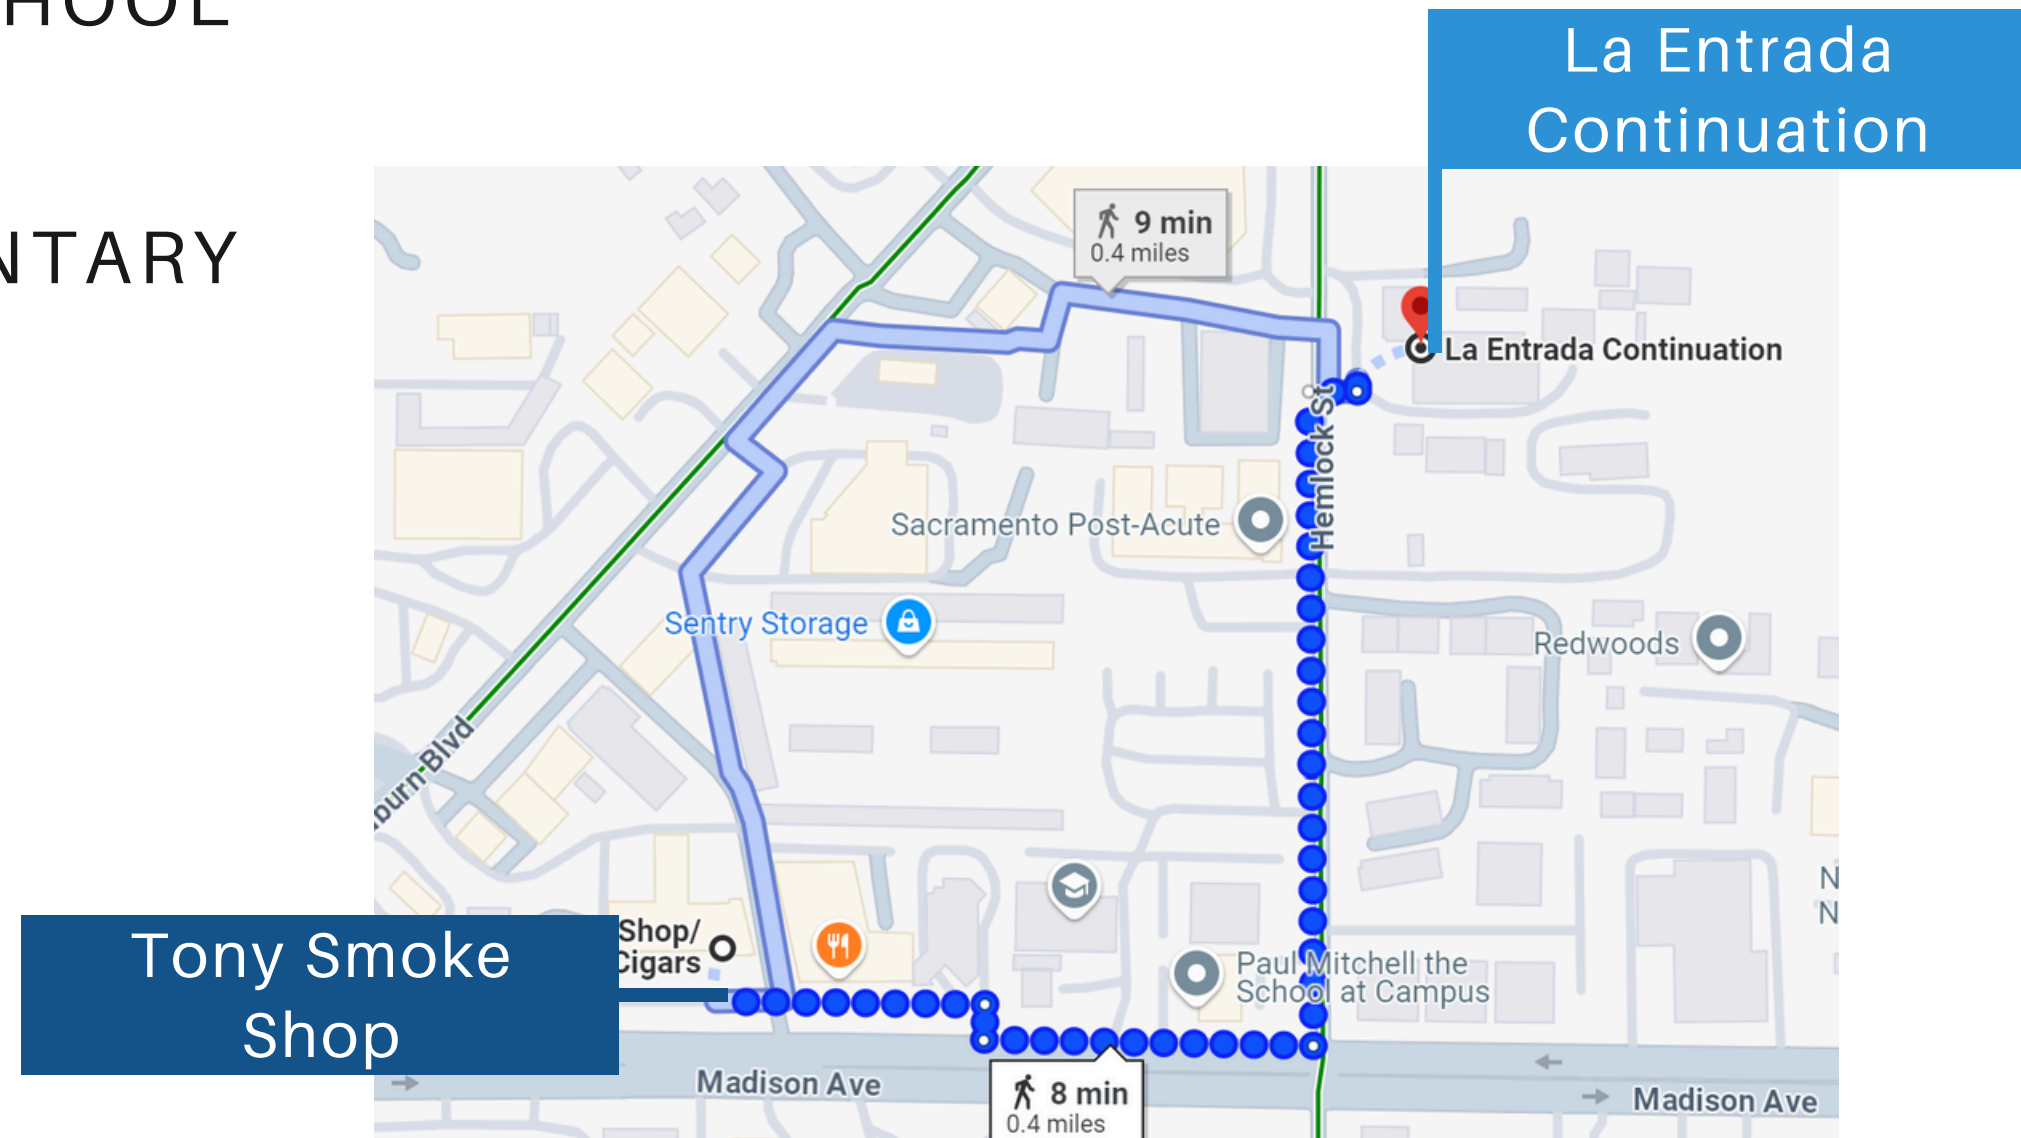

# Tony Smoke Shop/Cigarettes and Cigars

5161 MADISON AVE, SACRAMENTO, CA 95841

---

0.4 MILES AWAY FROM LA ENTRADA CONTINUATION SCHOOL  
8 MINUTES WALKING

## Other Schools in the Area

---

0.6 MILES AWAY FROM LAUREL RUFF SCHOOL  
13 MINUTES WALKING

1.0 MILES AWAY FROM PIONEER ELEMENTARY  
23 MINUTES WALKING

1.4 MILES AWAY FROM SACRAMENTO  
ADVENTIST ACADEMY  
31 MINUTES WALKING